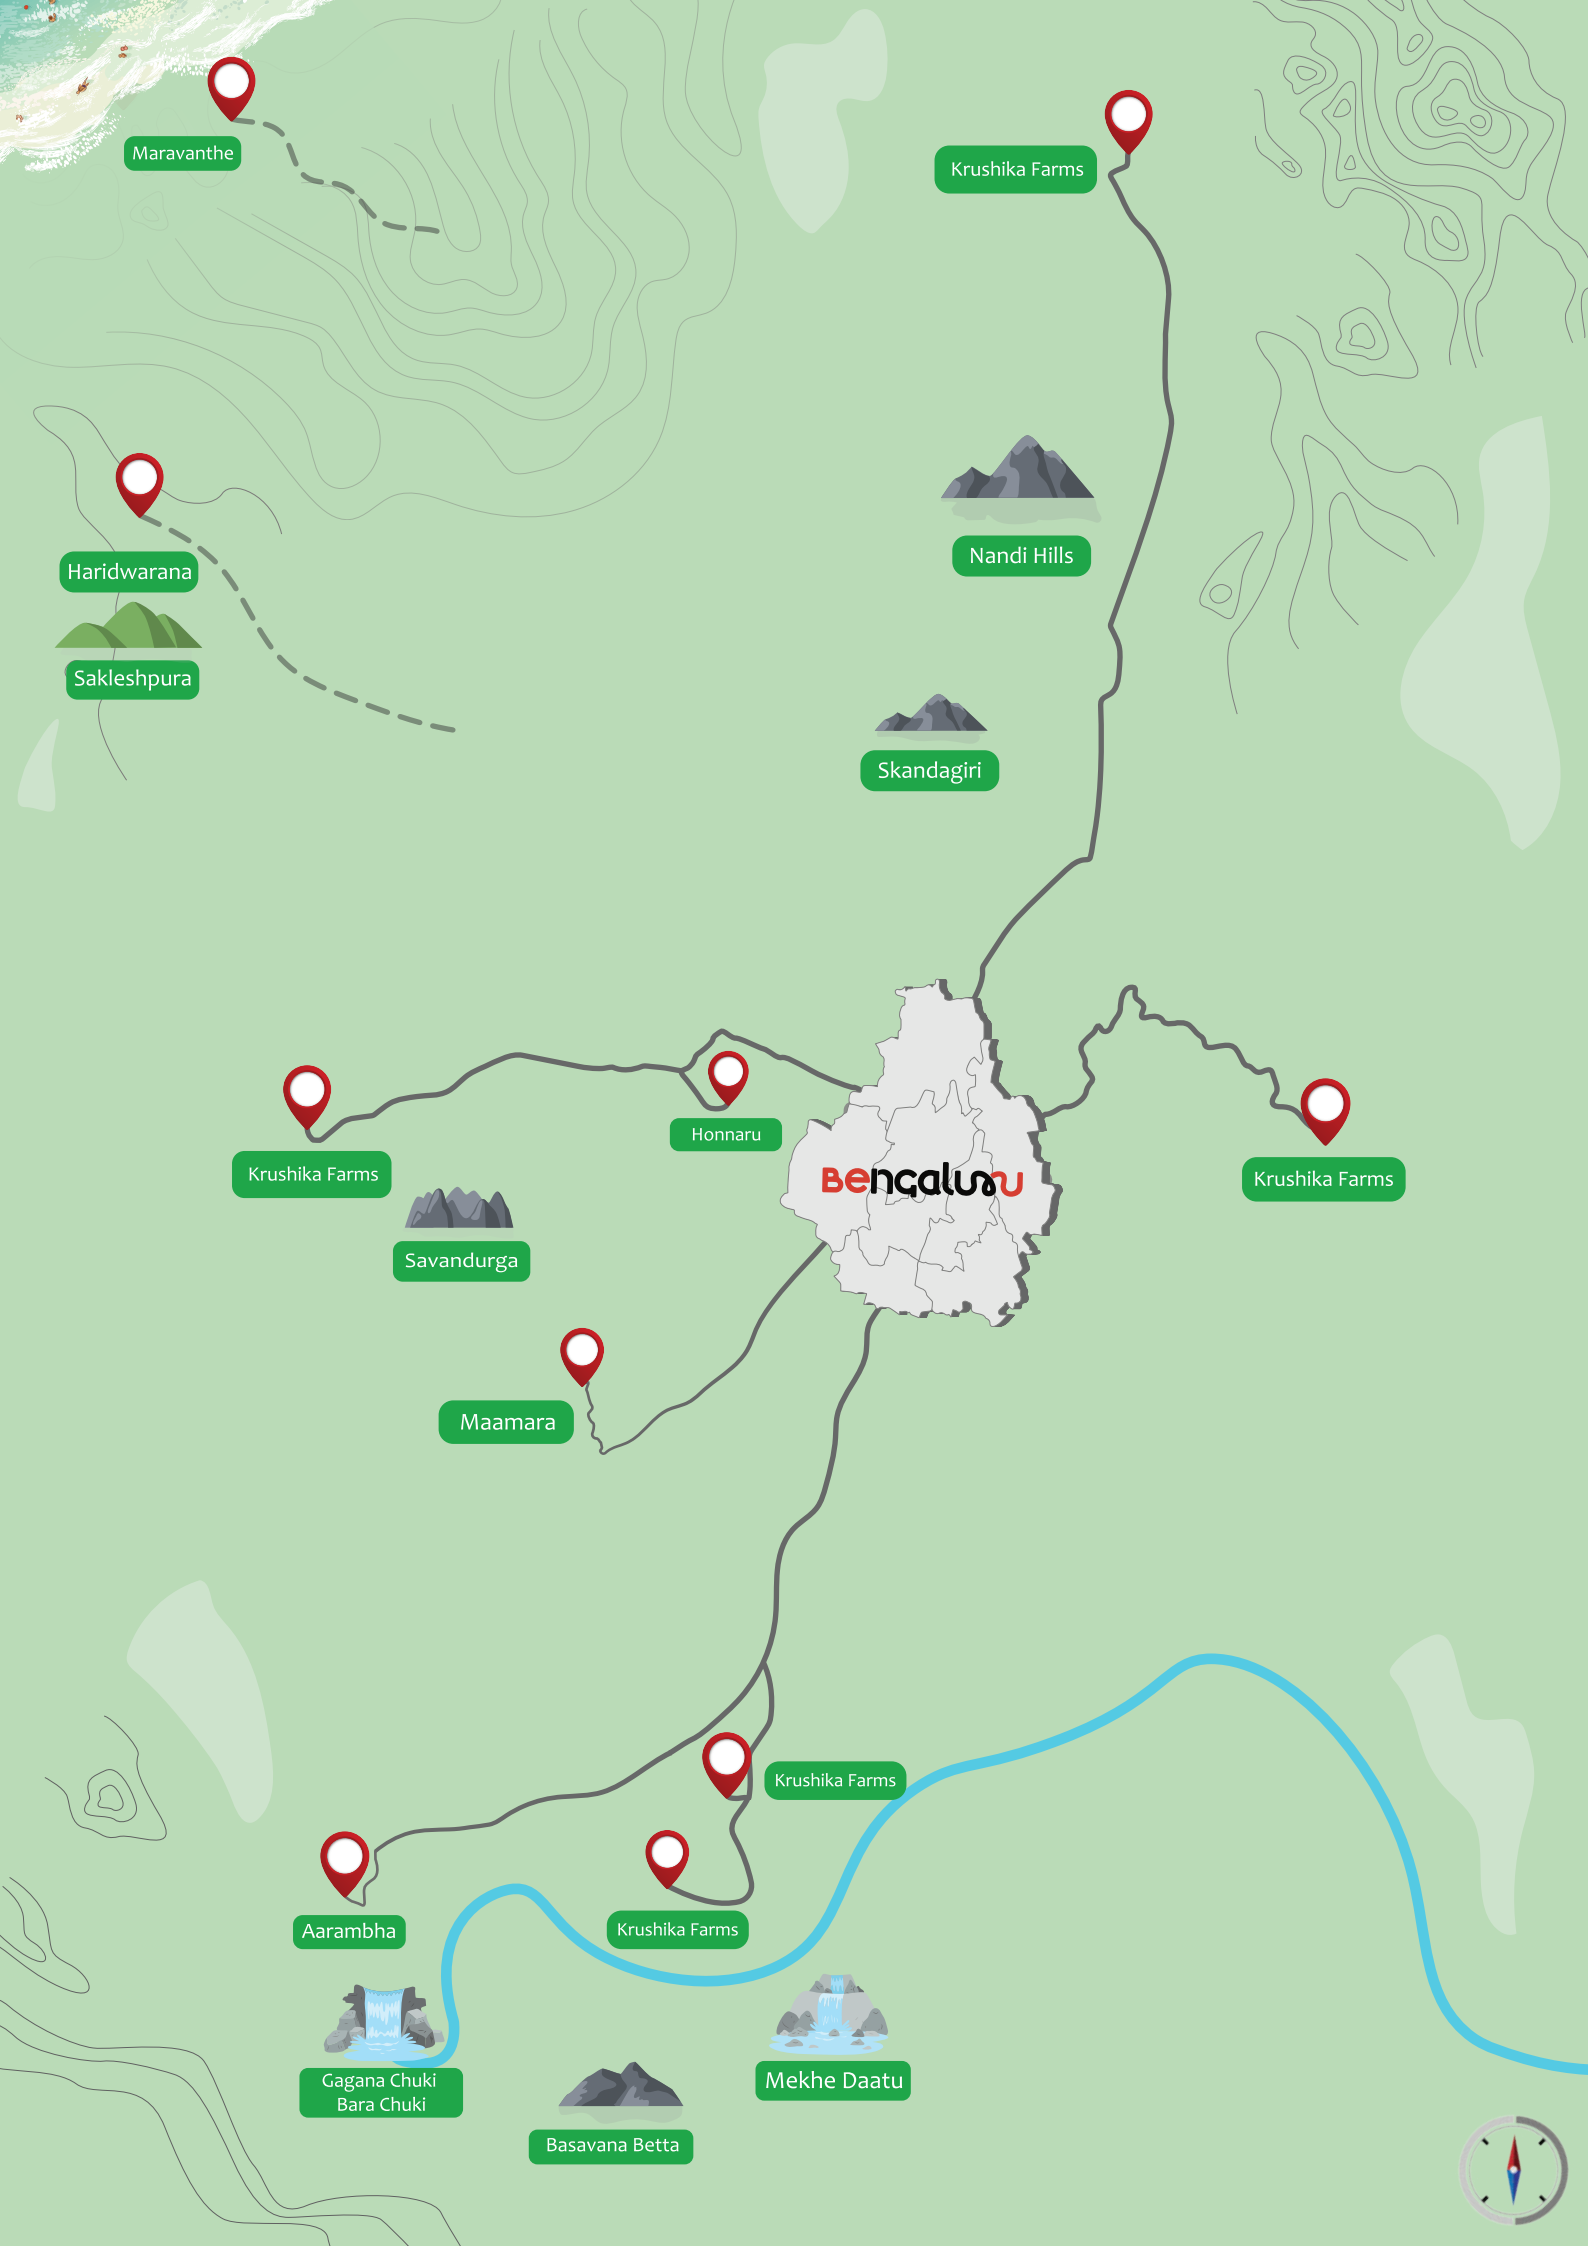

KRUSHIKA

F%ARMING COMMUNITY

F%ARMING COMMUNITY

COMING TOGETHER TO
MAKE A SUSTAINABLE
AND LUXURIOUS LIVING IN
THE MOST ETHICAL OF WAYS.

Maravanthe

Krushika Farms

Haridwarana

Nandi Hills

Sakleshpura

Skandagiri

Bengaluru

Krushika Farms

Honnaru

Krushika Farms

Savandurga

Maamara

Krushika Farms

Aarambha

Krushika Farms

Gagana Chuki
Bara Chuki

Basavana Betta

Mekhe Daatu

WHY COMMUNITY FARMING

Agri Tourism

#shilhaandara-membership
#ramanagara

HONNARU

35 acres of mango-orchard
25-mins-Nice-road
Posh clubhouse

#close-to-city #veggie-farm
#tavarekere

ARAMBHA

70 acres of
Prestine Organic
farm

#Agri tourism #malavalli
#healthcare/wellness