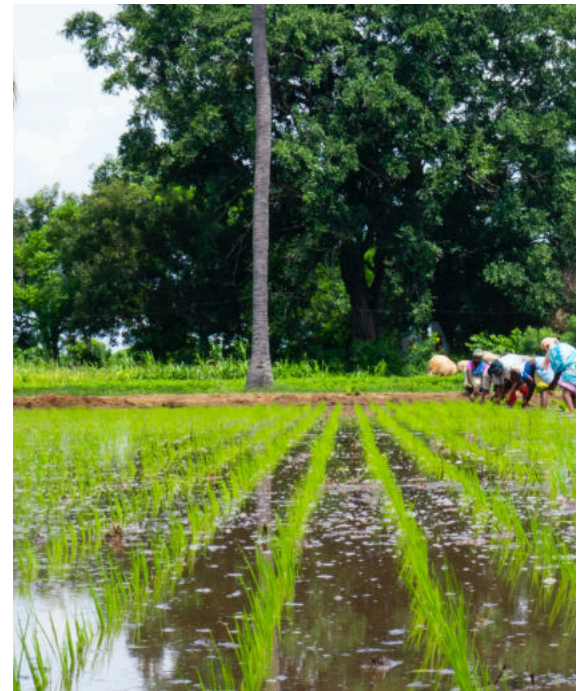

To exhibit luxury amid nature.

Ayur wellness & senior care

Grow your own food

Ethically and ecologically right

THAT'S WHY!

Farms in Focus

MAAMARA

38 acres of mango orchard
Posh clubhouse
Luxurious lifestyle

#shilhaandara-membership
#ramanagara

HONNARU

35 acres of mango-orchard
25-mins-Nice-road
Posh clubhouse

#close-to-city #veggie-farm
#tavarekere

ARAMBHA

70 acres of
Prestine Organic
farm

#Agri tourism #malavalli
#healthcare/wellness